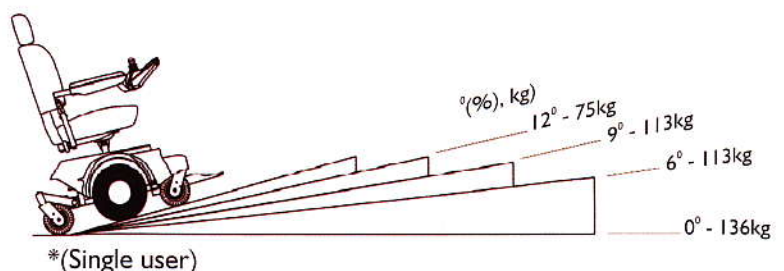

SPECIFICATIONS	G424M	G424L	FEATURES:
Length	920mm	920mm	Large Captain's Seat
Width	620mm	690mm	Retractable charger cord
Height	1120mm	1180mm	Adjustable arm rests
Battery Capacity (Minimum Amp)	2 x 40Amp	2 x 40Amp	Option of swing away leg rest
#Maximum Range	up to 30km	up to 40km	Option elevating leg rest
Maximum Load Single User*	136Kgs	136Kgs	Sleek body design
Charger on board	4Amp	8Amp	Color change panels
Motor Size	0.8 Hp	1.34 Hp	Smooth operation
Maximum Speed	8Kph	9.6Kph	Free wheel device
*Safe Climbing Angle	8 Degrees	8 Degrees	Variable seat height
*Max Climbing Angle	12 Degrees	12 Degrees	Controller interchangeable both arms
Turning Radius	570mm	600mm	Rear drive bracket available
Wheel Size:			
- Front Caster	2 x 125mm	2 x 125mm	
- Middle (drive)	2 x 250mm	2 x 350mm	
- Rear caster	2 x 100mm	2 x 100mm	

Driver weight may exceed weight of unit. Reduce speed when turning

IMPORTANT

Always be sure to read your owner's manual thoroughly before operating your machine.

Driving range varies with the factors shown below

- (1) The weight of the occupant
- (2) Level ground & Ambient temperature
- (3) Battery condition / Type of charger
- (4) Driving Style

SHOPRIDER®
www.shoprider.com.au *mobility*

Your Authorised dealer

For your nearest Distributor call 1800 672 633
Or visit our Web Site at www.shoprider.com.au